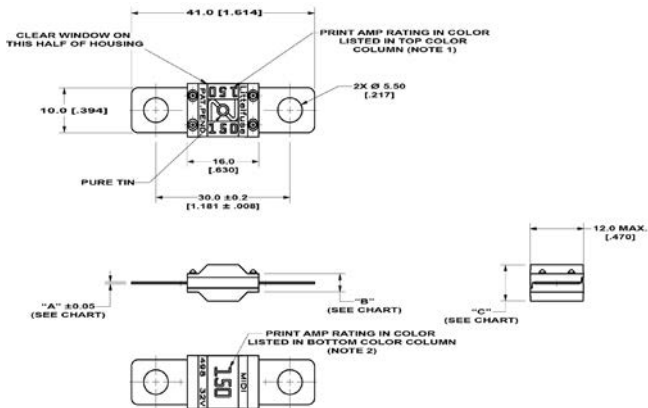

## Temperature Derating Curve

## Dimensions

Dimensions in mm

## Ratings

Part Number	"A" mm (inches)	"B" mm (inches)	"C" mm (inches)
0498030_	.41 (.016)	4.0 (.157)	8.0 (.315)
0498040_	.41 (.016)	4.0 (.157)	8.0 (.315)
0498050_	.41 (.016)	4.0 (.157)	8.0 (.315)
0498060_	.41 (.016)	4.0 (.157)	8.0 (.315)
0498070_	.41 (.016)	4.0 (.157)	8.0 (.315)
0498080_	.41 (.016)	4.0 (.157)	8.0 (.315)
0498100_	0.63 (.025)	4.3 (.169)	8.3 (.327)
0498125_	0.63 (.025)	4.3 (.169)	8.3 (.327)
0498150_	0.63 (.025)	4.3 (.169)	8.3 (.327)
0498175_	0.63 (.025)	4.3 (.169)	8.3 (.327)
0498200_	0.63 (.025)	4.3 (.169)	8.3 (.327)