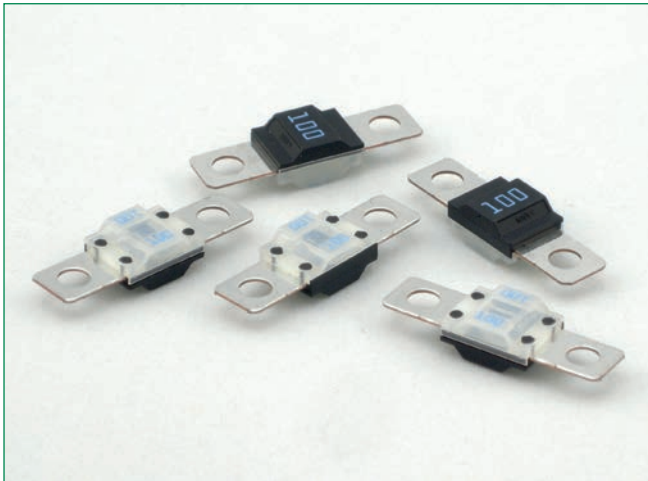

## CLEAR MIDI® STYLE BOLT-DOWN FUSE RATED 32V

RoHS

### Description

This MIDI® style fuse offers a bolt-on space saving fuse for high current wiring protection and provides time delay characteristics with “Diffusion Pill Technology”. The MIDI® was designed and patented by Littelfuse.

### Specifications

Interrupting Rating:	1000A @ 32 VDC
Voltage Rating:	32 VDC
Operating Temperature Range:	-40°C to + 125°C
Housing:	Transparent Nylon Composite
Terminal:	Tin plated Copper
Mounting Torque M5:	4.5 Nm +/- 1Nm
Complies with:	ISO 8820-5 UL 248 Special Purpose Fuses

### Ratings

Part Number	Current Rating	Font Color	Typ. Voltage Drop	Cold Resistance	I <sup>2</sup> t
0498030_	30 A	Orange	65 mV	2.06 mΩ	4200
0498040_	40 A	Green	65 mV	1.398 mΩ	10000
0498050_	50 A	Red	65 mV	1.025 mΩ	13000
0498060_	60 A	Yellow	68 mV	0.865 mΩ	21700
0498070_	70 A	Brown	70 mV	0.72 mΩ	24000
0498080_	80 A	White	58 mV	0.541 mΩ	24600
0498100_	100 A	Blue	60 mV	0.457 mΩ	51300
0498125_	125 A	Pink	71 mV	0.394 mΩ	73200
0498150_1	150 A	Grey	77 mV	0.323 mΩ	81900
0498175_1	175 A	Dark Grey	77 mV	0.285 mΩ	100000
0498200_1	200 A	Purple	77 mV	0.261 mΩ	125000