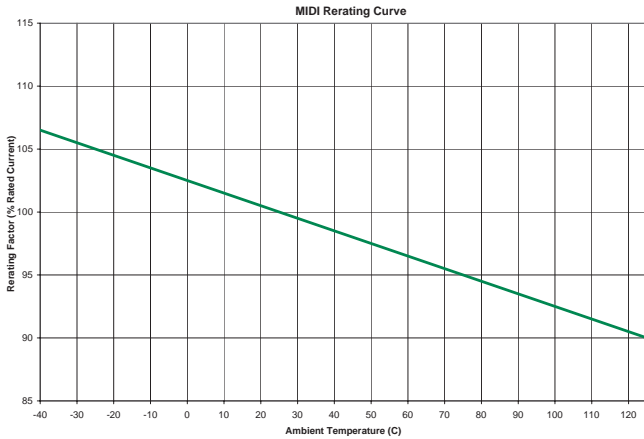

CLEAR MIDI® STYLE BOLT-DOWN FUSE RATED 32V

Temperature Derating Curve