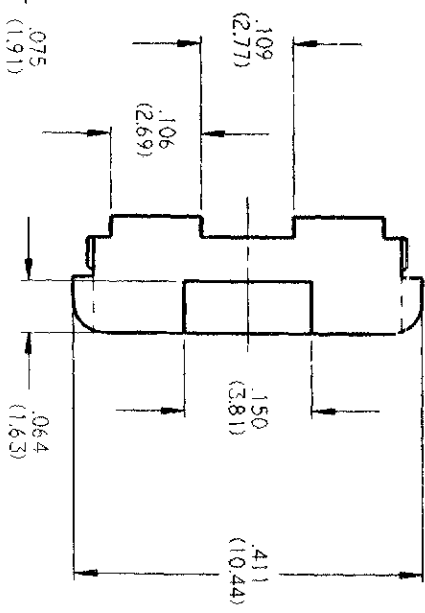

REV. DIMENSIONS		DATE	APPROVED
SYM	DESCRIPTION		
NC	NEW RELEASE PER E.O. 12958	08/17/93	JA
A	REVISED & REDRAWN PER E.O. 12958	08/16/93	JA
B	REVISED PER E.O. 12958	2-5-99	ABE

- NOTES:
1. DIMENSIONS ARE IN INCHES.
 2. ALL DIMENSIONS +/- .025 (1.63) UNLESS OTHERWISE SPECIFIED.
 3. COLOR OF MATERIAL: GREEN.
 4. MATES WITH DT04-2P-****.

DR	SIGNATURE & DATE
JMORRIS	13AUG93
CHK	<i>[Signature]</i> 28-94
PE	<i>[Signature]</i> 28-94
APPD	<i>[Signature]</i> 2-5-99
SCALE	NONE
WT	

WEDGE LOCK FOR 2 PIN RECPT. DT SERIES ENVP1 OPE

The Deutsch Company
 DEUTSCH I/P D
 3740 INDUSTRIAL AVE
 HEWLET, CALIF 92343

OP DATE
 DWG NO. **B** W2P
 CODE SHEET 1 OF 1