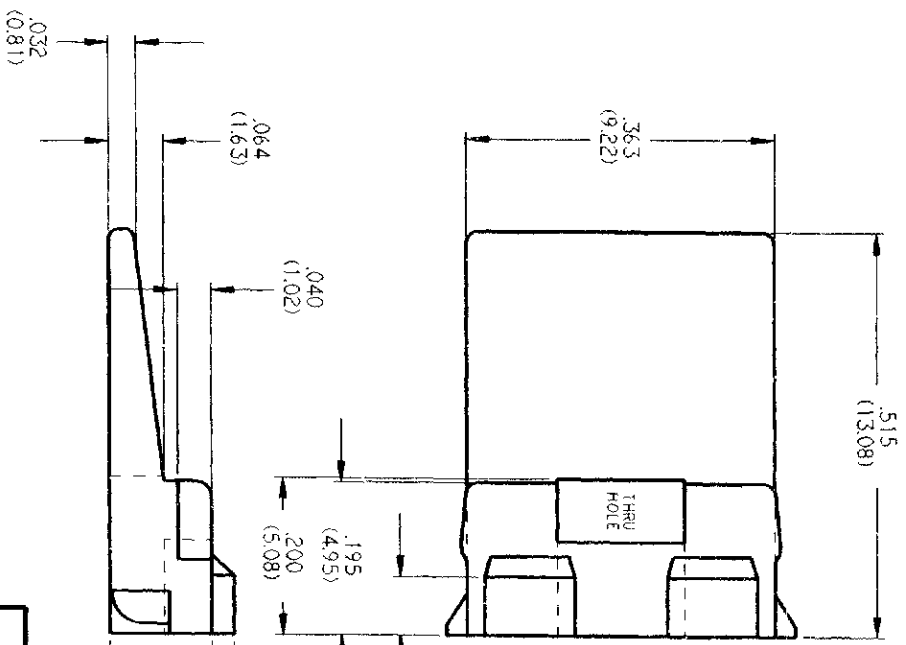

REV. DIMENSIONS		DATE	APPROVED
SYM	DESCRIPTION		
NC	NEW RELEASE PER E.O. 12958	08/17/93	JA
A	REVISED & REDRAWN PER E.O. 12958	08/16/93	JA
B	REVISED PER E.O. 12958	2-5-99	ABE

- NOTES:
1. DIMENSIONS ARE IN INCHES.
 2. ALL DIMENSIONS +/- .025 (1.63) UNLESS OTHERWISE SPECIFIED.
 3. COLOR OF MATERIAL: GREEN.
 4. MATES WITH DT04-2P-****.

DR	SIGNATURE & DATE
JMORRIS	13AUG93
CHK	<i>[Signature]</i> 28-94
PE	<i>[Signature]</i> 28-94
APPD	<i>[Signature]</i> 2-5-99
SCALE	NONE
WT	

WEDGE LOCK FOR 2 PIN RECPT. DT SERIES ENVP1 OPE

The Deutsch Company
 DEUTSCH I/P D
 3740 INDUSTRIAL AVE
 HEWLET, CALIF 92343

OP DATE
 DWG NO. **B** W2P
 CODE SHEET 1 OF 1